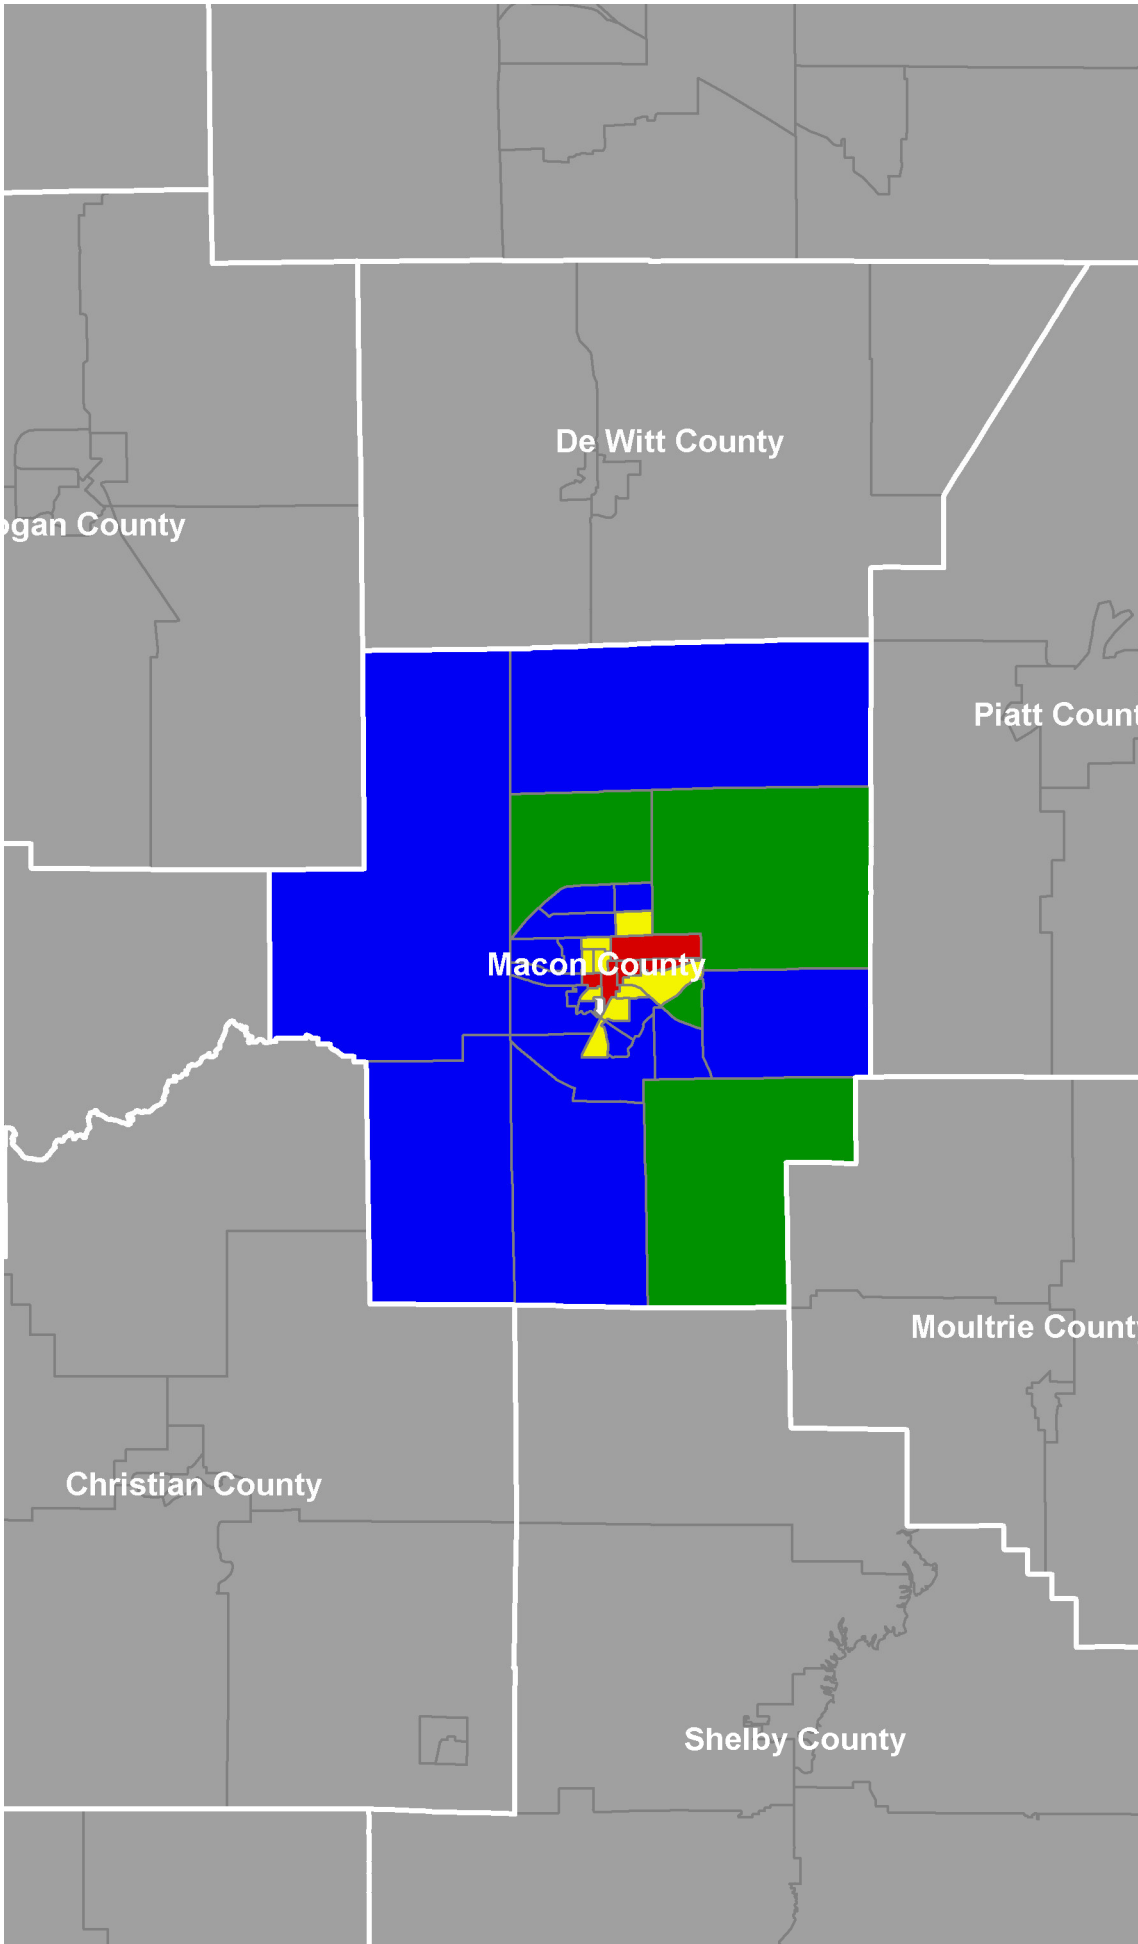

# Hickory Point Bank & Trust - 2025 CRA - ASSESSMENT AREA INCOME MAP

Decatur\*

## Income Level

◆ Bank Branches